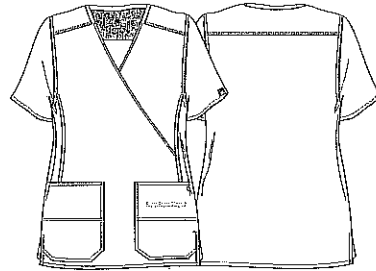

Items are special order
 Contact Donna at
 501-565-0961

Fall 2011 Price List

Premium

C10001
V-Neck One Pocket Top
 (A) XS - XL:
 (X) 2X - 3X:
 (Y) 4X - 5XL:
 BLK, CBL, CHC, NVY,
 PTN, PEW, RYL, WIN

MAP: \$ 19.99

C10201
Mock Wrap Top
 (A) XS - XL:
 (X) 2X - 3X:
 (Y) 4X - 5X:
 BLK, CBL, CHC, NVY,
 PTN, PEW, RYL, WIN

MAP: \$22.99

C10101
V-Neck Two Pocket Top
 (A) XS - XL:
 (X) 2X - 3X:
 (Y) 4X - 5X:
 BLK, CBL, CHC, NVY,
 PTN, PEW, RYL, WIN