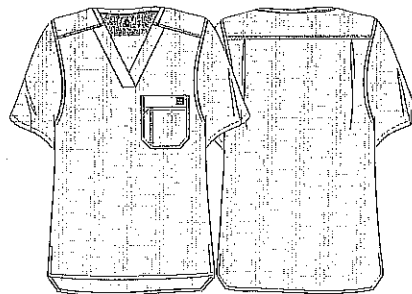

MAP: \$21.99

C50101
Multi-Cargo Pant
 (A) XS - XL:
 (X) 2X - 3X:
 (Y) 4X - 5X:
 BLK, CBL, CHC, NVY,
 PTN, PEW, RYL, WIN

MAP: \$ 24.99

C50001
Full Drawstring Pant
 (A) XS - XL:
 (X) 2X - 3X:
 (Y) 4X - 5X:
 BLK, CBL, CHC, NVY,
 PTN, PEW, RYL, WIN

MAP: \$ 22.99

C50201
Flare Pant
 (A) XS - XL:
 (X) 2X - 3X:
 (Y) 4X - 5X:

 Petite:
 (P) XS - XL:
 (PX) 2X - 3X:
 BLK, CBL, CHC, NVY,
 PTN, PEW, RYL, WIN

MAP: \$23.99

Ripstop

C15108
Men's Utility Top
 (A) S - XL:
 (X) 2X - 3X:
 BLK, NVY, OLI, PEW

MAP: \$ 22.99

C54108
Men's Multi-Cargo Pant
 (A) S - XL:
 (X) 2X - 3X:
 Tall:
 (T) S - XL:
 (TX) 2X - 3X:
 BLK, NVY, OLI, PEW

MAP: \$ 26.99

C14108
Men's Color Block Top
 (A) S - XL:
 (X) 2X - 3X:
 BLK/PEW, NVY/PEW,
 OLI/CHC, PEW/WIN