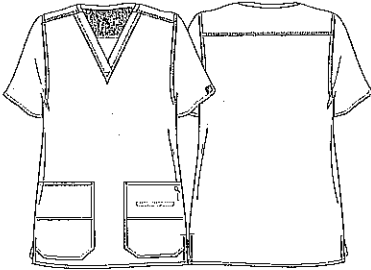

Items are special order
 Contact Donna at
 501-565-0961

Fall 2011 Price List

Premium

C10001
V-Neck One Pocket Top
 (A) XS - XL:
 (X) 2X - 3X:
 (Y) 4X - 5XL:
 BLK, CBL, CHC, NVY,
 PTN, PEW, RYL, WIN

MAP: \$ 19.99

C10201
Mock Wrap Top
 (A) XS - XL:
 (X) 2X - 3X:
 (Y) 4X - 5X:
 BLK, CBL, CHC, NVY,
 PTN, PEW, RYL, WIN

MAP: \$22.99

C10101
V-Neck Two Pocket Top
 (A) XS - XL:
 (X) 2X - 3X:
 (Y) 4X - 5X:
 BLK, CBL, CHC, NVY,
 PTN, PEW, RYL, WIN